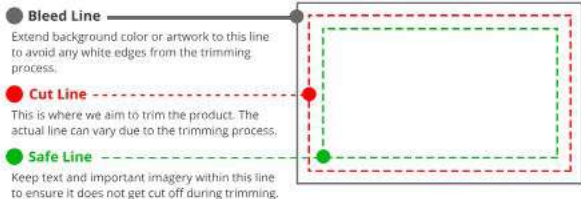

## 2x3.5 Business Card Stickers

### Print Bleed Guide

Remove the template layer before uploading your artwork.

Final Cut Size: 2x3.5  
Artwork with Bleed: 2 x 3.5