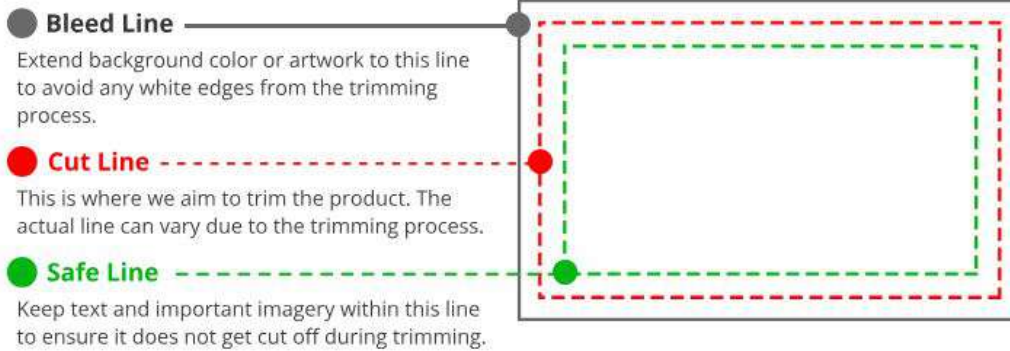

3.5x2 Business Card Stickers

Print Bleed Guide

Remove the template layer before uploading your artwork.

Final Cut Size: 3.5x2
Artwork with Bleed: 3.5 x 2